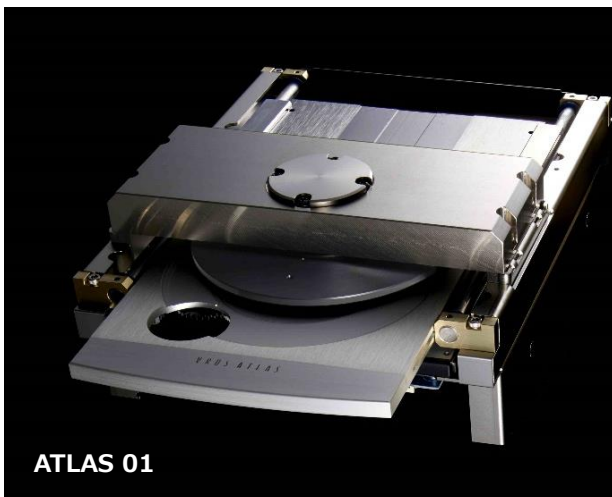

SUPER AUDIO CD PLAYER

K-01XD

INTRODUCTION

Esoteric proudly announces a new Super Audio CD player, model K-01XD. By utilizing the most cutting-edge electro-acoustic engineering technologies available today, the K-01XD is designed and engineered exclusively for true music lovers and dedicated audiophiles.

VRDS ATLAS

One of the most innovative enhancements for the K-01XD is the use of new SACD transport 'VRDS-ATLAS'.

VRDS-ATLAS is the best sounding transport in the history of Esoteric's proprietary 'VRDS (Vibration-Free Rigid Disc Clamping System)' disc transport mechanism. Compared to previous generations, the ATLAS is more robust, silent and elegantly smooth — having better mechanical stability and better anti-vibration geometry with new motor / spindle / tray designs. The latest version, the 'ATLAS 01' transport was developed exclusively for the K-01XD, utilizing the same T20mm milled steel turntable bridge as is used for the K1X's reference ATLAS (00) transport.

KEY FEATURES

- VRDS-ATLAS 'ATLAS 01' with reference T20mm steel milled turntable bridge, duralumin turntable.
- 'Master Sound Discrete DAC' with reference grade parts selection
- x4 independent power supply transformers (for transport / digital circuit / DAC [L] / DAC [R])
- 1,650,000 μ F 'Super Capacitors' extends low end dynamics.
- 'Low feedback / discrete DC power regulators' provides powerful, open sound.
- 'HCLD (High Current Line Driver)' provides incredibly high threu rate of 2,000V/ μ s and super high-speed line signal output.
- 'ES-LINK Analog (Our proprietary current based line signal transmission method)'
- Extremely accurate 'Grandioso Custom VCXO II" clock chipset
- Up-sampling function (x2/x4/x8/x16 — maximum frequency: 768kHz)
- PCM <-> DSD signal format conversion function
- MQA codec playback capability
- RS232C / Trigger input