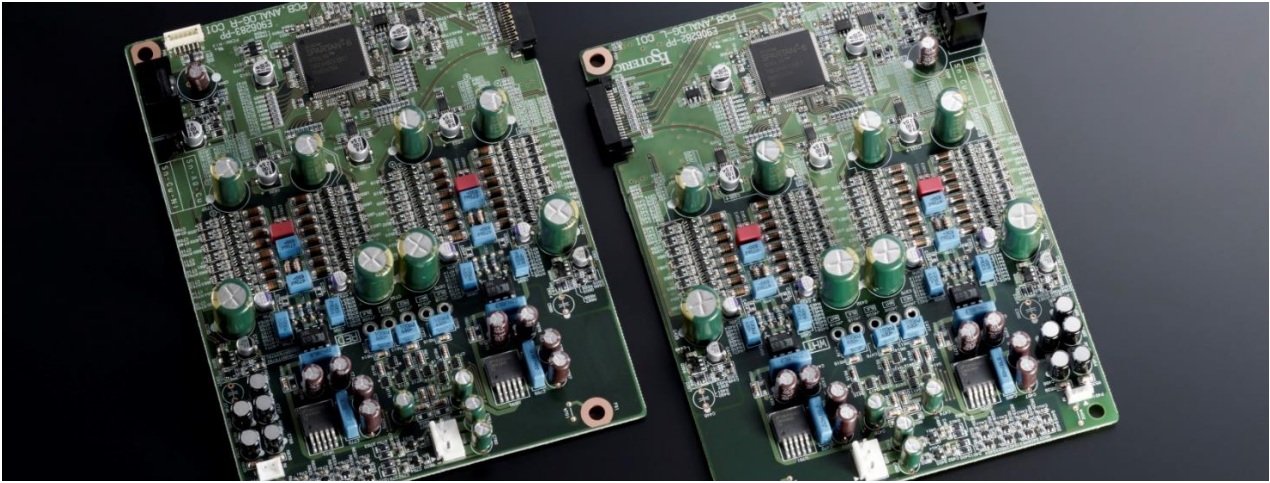

VRDS ATLAS

One of the most innovative enhancements for the K-01XD is the use of new SACD transport 'VRDS-ATLAS'.

VRDS-ATLAS is the best sounding transport in the history of Esoteric's proprietary 'VRDS (Vibration-Free Rigid Disc Clamping System)' disc transport mechanism. Compared to previous generations, the ATLAS is more robust, silent and elegantly smooth — having better mechanical stability and better anti-vibration geometry with new motor / spindle / tray designs. The latest version, the 'ATLAS 01' transport was developed exclusively for the K-01XD, utilizing the same T20mm milled steel turntable bridge as is used for the K1X's reference ATLAS (00) transport.

KEY FEATURES

- VRDS-ATLAS 'ATLAS 01' with reference T20mm steel milled turntable bridge, duralumin turntable.
- 'Master Sound Discrete DAC' with reference grade parts selection
- x4 independent power supply transformers (for transport / digital circuit / DAC [L] / DAC [R])
- 1,650,000 μ F 'Super Capacitors' extends low end dynamics.
- 'Low feedback / discrete DC power regulators' provides powerful, open sound.
- 'HCLD (High Current Line Driver)' provides incredibly high threu rate of 2,000V/ μ s and super high-speed line signal output.
- 'ES-LINK Analog (Our proprietary current based line signal transmission method)'
- Extremely accurate 'Grandioso Custom VCXO II" clock chipset
- Up-sampling function (x2/x4/x8/x16 — maximum frequency: 768kHz)
- PCM <-> DSD signal format conversion function
- MQA codec playback capability
- RS232C / Trigger input