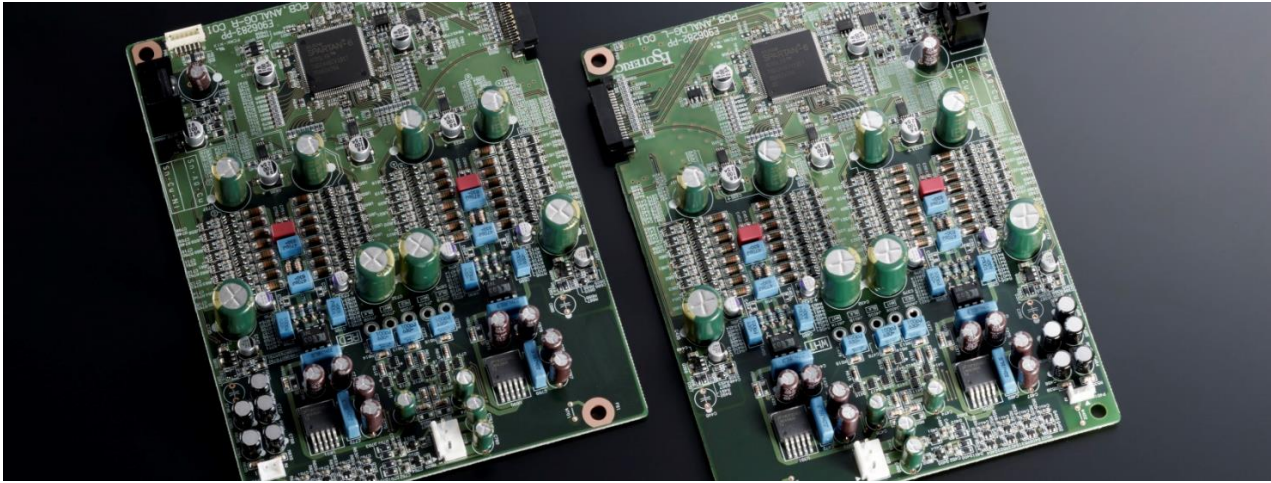

VRDS ATLAS

One of the most innovative enhancements for the K-01XD is the use of new SACD transport 'VRDS-ATLAS'.

VRDS-ATLAS is the best sounding transport in the history of Esoteric's proprietary 'VRDS (Vibration-Free Rigid Disc Clamping System)' disc transport mechanism. Compared to previous generations, the ATLAS is more robust, silent and elegantly smooth — having better mechanical stability and better anti-vibration geometry with new motor / spindle / tray designs. The latest version, the 'ATLAS 03' transport was developed exclusively for the K-03XD, utilizing T18mm milled steel turntable bridge.

KEY FEATURES

- VRDS-ATLAS 'ATLAS 03' with T18mm milled steel turntable bridge, duralumin turntable.
- 'Master Sound Discrete DAC' with standard grade parts selection
- x2 independent power supply transformers (for digital circuit / analog circuit)
- 650,000 μ F Super Capacitors extends low end dynamics.
- 'Low feedback / discrete DC power regulators' provides powerful, open sound.
- 'HCLD (High Current Line Driver)' provides incredibly high threh rate of 2,000V/ μ s and super high-speed line signal output.
- 'ES-LINK Analog (Our proprietary current based line signal transmission method)'
- Extremely accurate 'Grandioso Custom VCXO II" clock chipset
- Up-sampling function (x2/x4/x8/x16 — maximum frequency: 768kHz)
- PCM <-> DSD signal format conversion function
- MQA codec playback capability
- RS232C / Trigger input